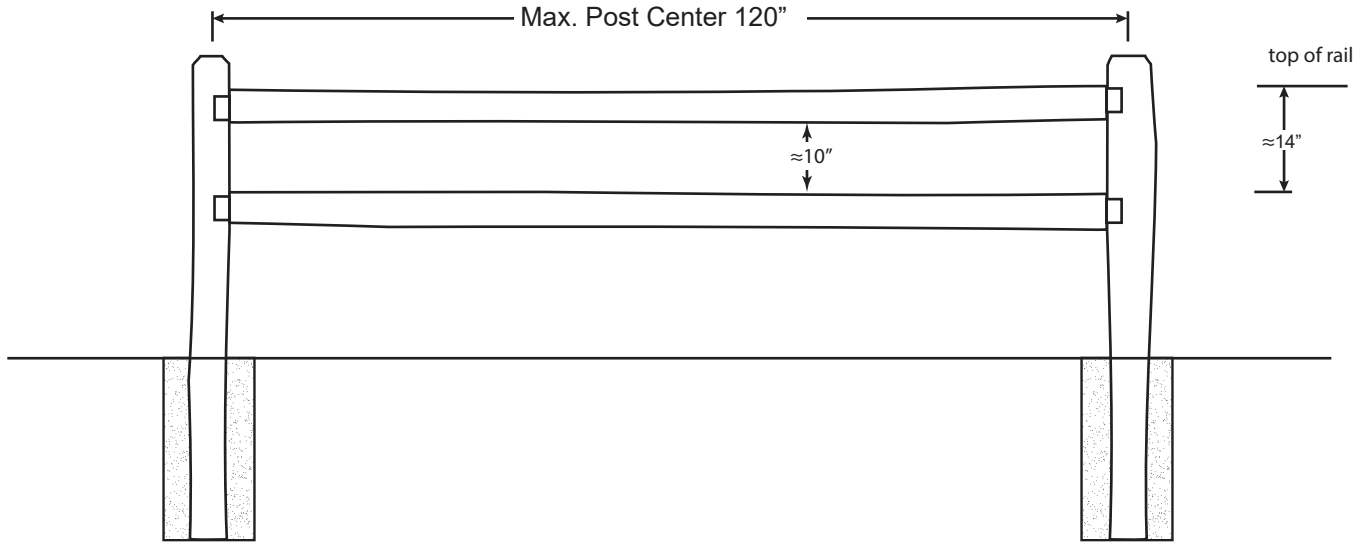

SPLIT RAIL FENCE

PROPER GATE OPENING POST TO POST			
PANEL SIZE	SINGLE GATE OPENING	DOUBLE GATE PAIRED w/ 42"	DOUBLE GATE PAIRED w/ 60"
42"	49"	94"	112"
60"	67"	112"	130"