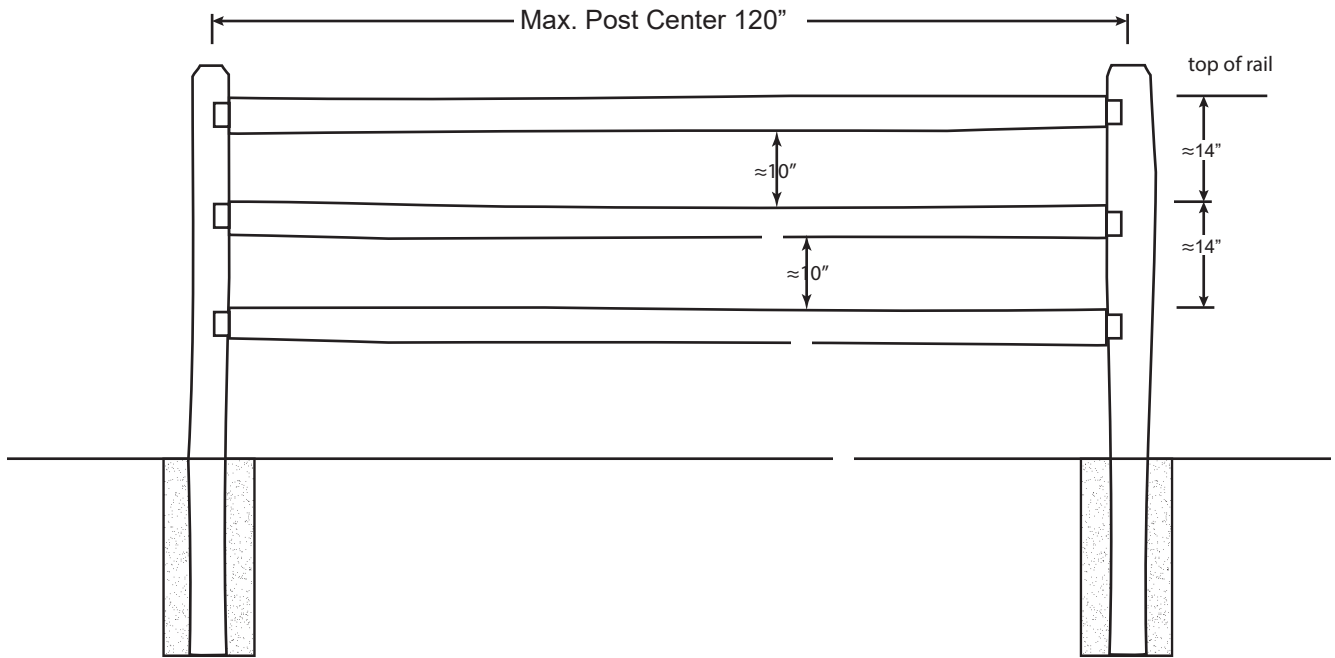

SPLIT RAIL FENCE

PROPER GATE OPENING POST TO POST			
PANEL SIZE	SINGLE GATE OPENING	DOUBLE GATE PAIRED w/ 42"	DOUBLE GATE PAIRED w/ 60"
42"	49"	94"	112"
60"	67"	112"	130"